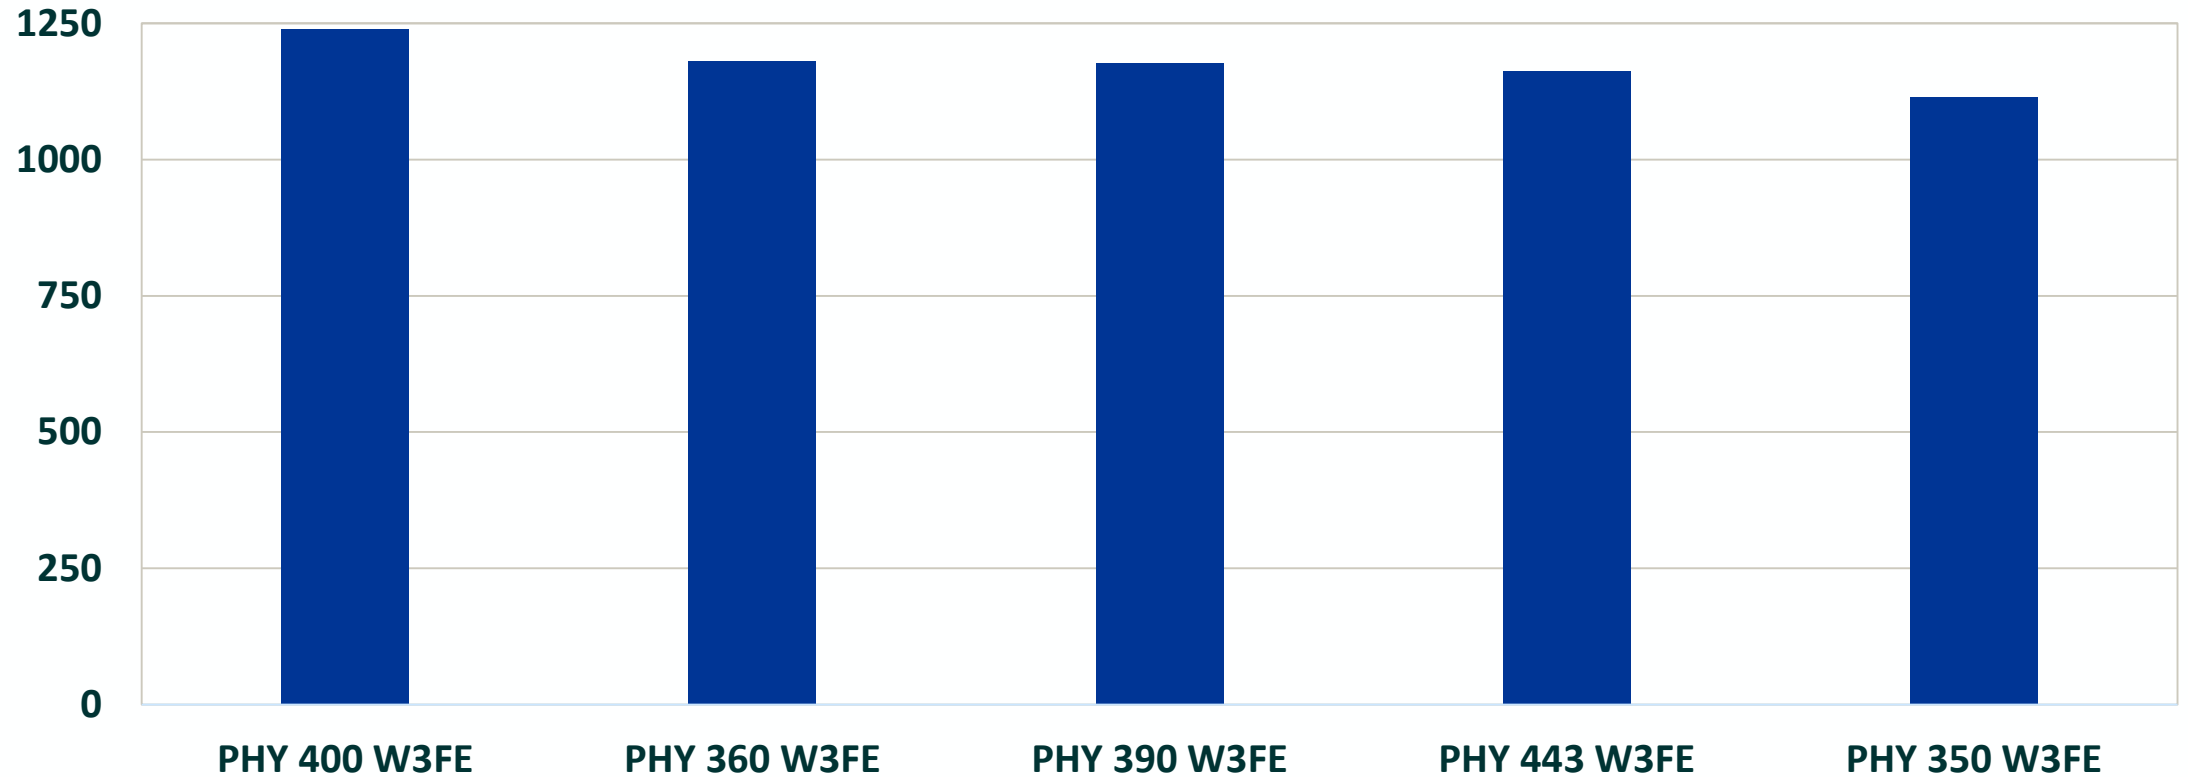

Regional Trial Results, 2020

Locations = 7, Innovation Plots

**YIELDING
INNOVATION**
PHYTOGEN® COTTONSEED AND THE FUTURE OF COTTON